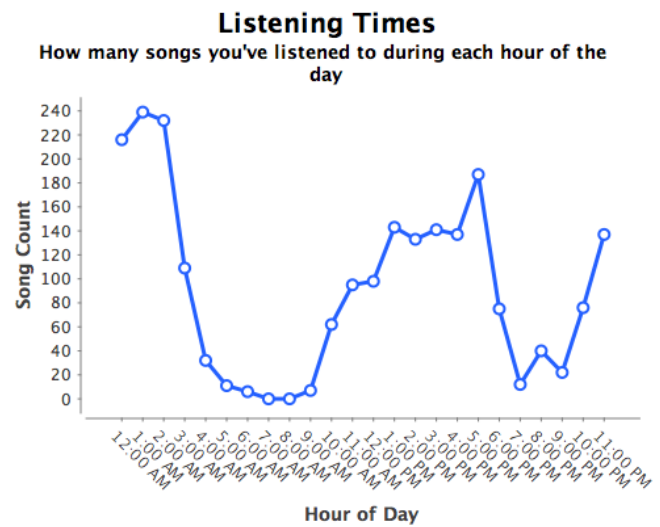

My Music Collection

The Super Analyzer by Nosleep Software
created on 1/22/11

Summary

Track Count: 2,213 tracks
 Play Count: 18,568 tracks played
 Total Time: 6.6 days
 Total Play Time: 1.9 months
 Artist Count: 161 artists
 Album Count: 295 albums
 Genre Count: 23 genres
 Most Songs Played At: 1:00 AM
 Average Track Length: 4.3 minutes
 Average Play Count: 8.4 plays per song
 Average Album Completeness: 47% complete
 Complete Albums: 53% are complete
 Average Bit Rate: 161.0 kbps
 Average File Size: 5.0 MB
 Total Library Size: 10.9 GB
 All Songs Played: 100% played at least once
 Compilations: 8%
 Library Age: 3.3 years
 Average Growth Rate: 12.9 songs/week

Song Quality

The quality of the songs in your library

Play Count

How many times you listened to the songs in your library

Most Played Albums

Most Played Artists

Most Played Decades

Most Played Genres