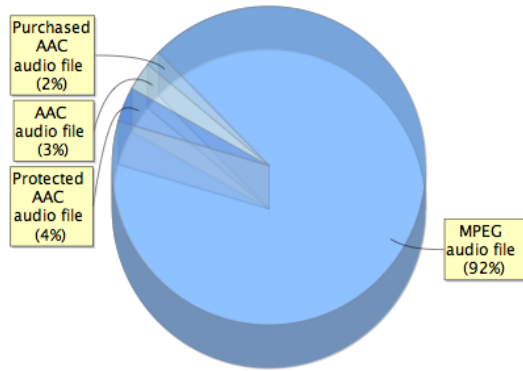

Song Words
The most common words that appear in song names