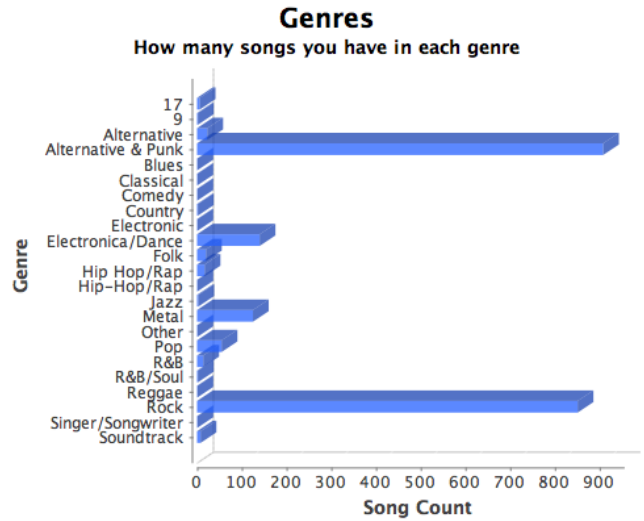

My Music Collection

The Super Analyzer by Nosleep Software
created on 1/22/11

Summary

Track Count: 2,213 tracks
 Play Count: 18,568 tracks played
 Total Time: 6.6 days
 Total Play Time: 1.9 months
 Artist Count: 161 artists
 Album Count: 295 albums
 Genre Count: 23 genres
 Most Songs Played At: 1:00 AM
 Average Track Length: 4.3 minutes
 Average Play Count: 8.4 plays per song
 Average Album Completeness: 47% complete
 Complete Albums: 53% are complete
 Average Bit Rate: 161.0 kbps
 Average File Size: 5.0 MB
 Total Library Size: 10.9 GB
 All Songs Played: 100% played at least once
 Compilations: 8%
 Library Age: 3.3 years
 Average Growth Rate: 12.9 songs/week

Song Quality

The quality of the songs in your library

Play Count

How many times you listened to the songs in your library

Most Played Albums

Most Played Artists

Most Played Decades

Most Played Genres