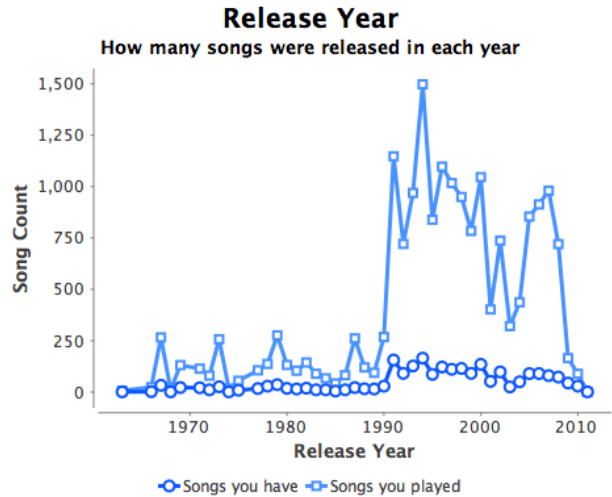

My Music Collection

The Super Analyzer by Nosleep Software
created on 1/22/11

Summary

Track Count: 2,213 tracks
 Play Count: 18,568 tracks played
 Total Time: 6.6 days
 Total Play Time: 1.9 months
 Artist Count: 161 artists
 Album Count: 295 albums
 Genre Count: 23 genres
 Most Songs Played At: 1:00 AM
 Average Track Length: 4.3 minutes
 Average Play Count: 8.4 plays per song
 Average Album Completeness: 47% complete
 Complete Albums: 53% are complete
 Average Bit Rate: 161.0 kbps
 Average File Size: 5.0 MB
 Total Library Size: 10.9 GB
 All Songs Played: 100% played at least once
 Compilations: 8%
 Library Age: 3.3 years
 Average Growth Rate: 12.9 songs/week

Song Quality

The quality of the songs in your library

Play Count

How many times you listened to the songs in your library

Most Played Albums

Most Played Artists

Most Played Decades

Most Played Genres