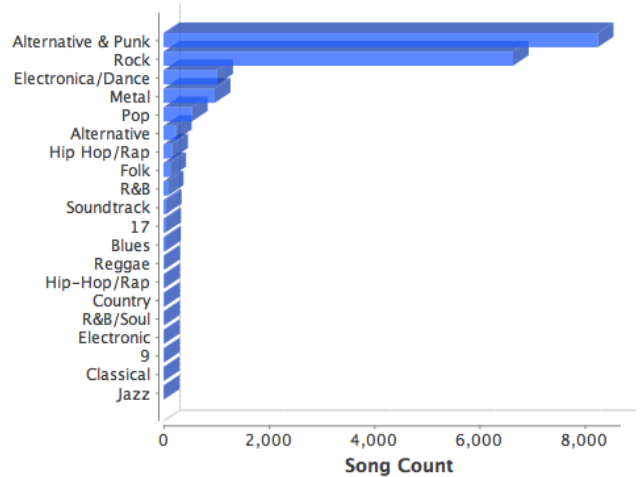

My Music Collection

The Super Analyzer by Nosleep Software
created on 1/22/11

Summary

Track Count: 2,213 tracks
 Play Count: 18,568 tracks played
 Total Time: 6.6 days
 Total Play Time: 1.9 months
 Artist Count: 161 artists
 Album Count: 295 albums
 Genre Count: 23 genres
 Most Songs Played At: 1:00 AM
 Average Track Length: 4.3 minutes
 Average Play Count: 8.4 plays per song
 Average Album Completeness: 47% complete
 Complete Albums: 53% are complete
 Average Bit Rate: 161.0 kbps
 Average File Size: 5.0 MB
 Total Library Size: 10.9 GB
 All Songs Played: 100% played at least once
 Compilations: 8%
 Library Age: 3.3 years
 Average Growth Rate: 12.9 songs/week

Song Quality

The quality of the songs in your library

Play Count

How many times you listened to the songs in your library

Most Played Albums

Most Played Artists

Most Played Decades

Most Played Genres