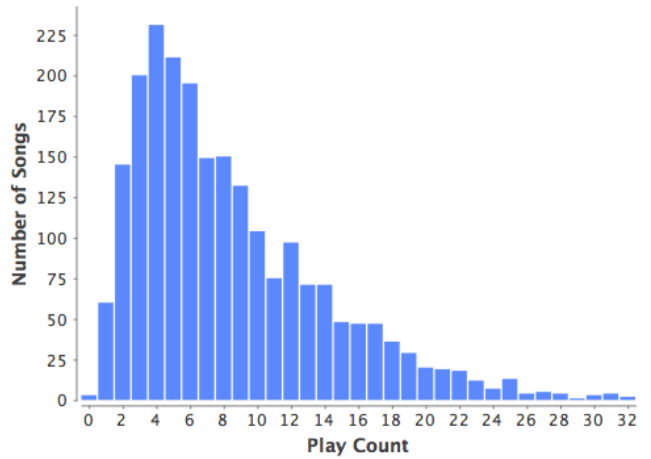

My Music Collection

The Super Analyzer by Nosleep Software
created on 1/22/11

Summary

Track Count: 2,213 tracks
 Play Count: 18,568 tracks played
 Total Time: 6.6 days
 Total Play Time: 1.9 months
 Artist Count: 161 artists
 Album Count: 295 albums
 Genre Count: 23 genres
 Most Songs Played At: 1:00 AM
 Average Track Length: 4.3 minutes
 Average Play Count: 8.4 plays per song
 Average Album Completeness: 47% complete
 Complete Albums: 53% are complete
 Average Bit Rate: 161.0 kbps
 Average File Size: 5.0 MB
 Total Library Size: 10.9 GB
 All Songs Played: 100% played at least once
 Compilations: 8%
 Library Age: 3.3 years
 Average Growth Rate: 12.9 songs/week

Song Quality

The quality of the songs in your library

Play Count

How many times you listened to the songs in your library

Most Played Albums

Most Played Artists

Most Played Decades

Most Played Genres