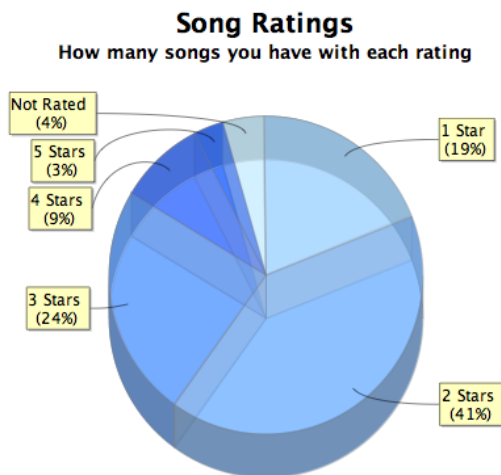

My Music Collection

The Super Analyzer by Nosleep Software
created on 1/22/11

Summary

Track Count: 2,213 tracks
 Play Count: 18,568 tracks played
 Total Time: 6.6 days
 Total Play Time: 1.9 months
 Artist Count: 161 artists
 Album Count: 295 albums
 Genre Count: 23 genres
 Most Songs Played At: 1:00 AM
 Average Track Length: 4.3 minutes
 Average Play Count: 8.4 plays per song
 Average Album Completeness: 47% complete
 Complete Albums: 53% are complete
 Average Bit Rate: 161.0 kbps
 Average File Size: 5.0 MB
 Total Library Size: 10.9 GB
 All Songs Played: 100% played at least once
 Compilations: 8%
 Library Age: 3.3 years
 Average Growth Rate: 12.9 songs/week

Song Quality

The quality of the songs in your library

Play Count

How many times you listened to the songs in your library

Most Played Albums

Most Played Artists

Most Played Decades

Most Played Genres