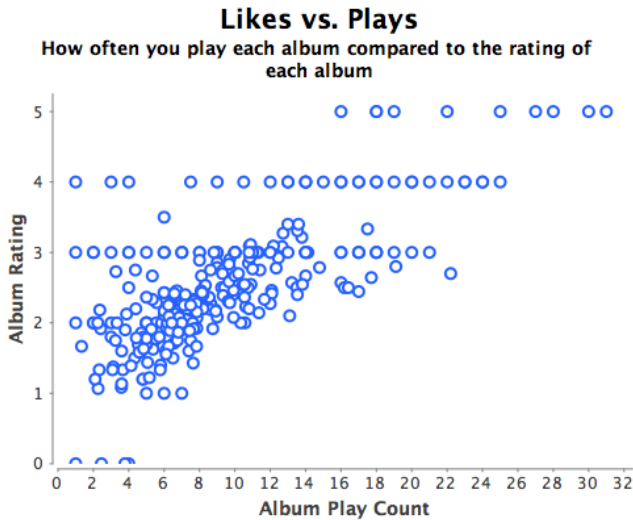

My Music Collection

The Super Analyzer by Nosleep Software
created on 1/22/11

Summary

Track Count: 2,213 tracks
 Play Count: 18,568 tracks played
 Total Time: 6.6 days
 Total Play Time: 1.9 months
 Artist Count: 161 artists
 Album Count: 295 albums
 Genre Count: 23 genres
 Most Songs Played At: 1:00 AM
 Average Track Length: 4.3 minutes
 Average Play Count: 8.4 plays per song
 Average Album Completeness: 47% complete
 Complete Albums: 53% are complete
 Average Bit Rate: 161.0 kbps
 Average File Size: 5.0 MB
 Total Library Size: 10.9 GB
 All Songs Played: 100% played at least once
 Compilations: 8%
 Library Age: 3.3 years
 Average Growth Rate: 12.9 songs/week

Song Quality

The quality of the songs in your library

Play Count

How many times you listened to the songs in your library

Most Played Albums

Most Played Artists

Most Played Decades

Most Played Genres