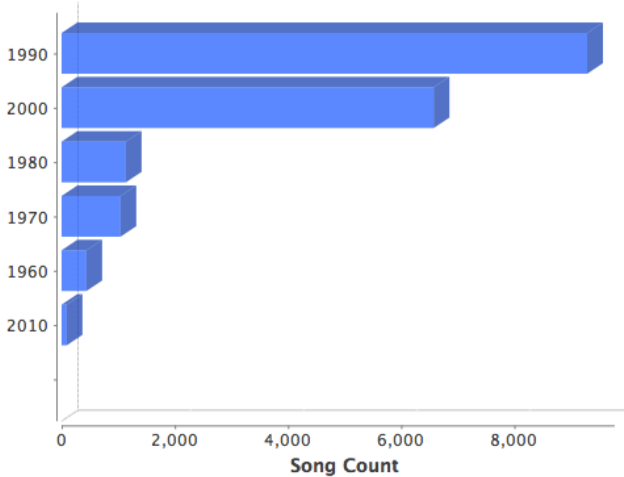

My Music Collection

The Super Analyzer by Nosleep Software
created on 1/22/11

Summary

Track Count: 2,213 tracks
 Play Count: 18,568 tracks played
 Total Time: 6.6 days
 Total Play Time: 1.9 months
 Artist Count: 161 artists
 Album Count: 295 albums
 Genre Count: 23 genres
 Most Songs Played At: 1:00 AM
 Average Track Length: 4.3 minutes
 Average Play Count: 8.4 plays per song
 Average Album Completeness: 47% complete
 Complete Albums: 53% are complete
 Average Bit Rate: 161.0 kbps
 Average File Size: 5.0 MB
 Total Library Size: 10.9 GB
 All Songs Played: 100% played at least once
 Compilations: 8%
 Library Age: 3.3 years
 Average Growth Rate: 12.9 songs/week

Song Quality

The quality of the songs in your library

Play Count

How many times you listened to the songs in your library

Most Played Albums

Most Played Artists

Most Played Decades

Most Played Genres