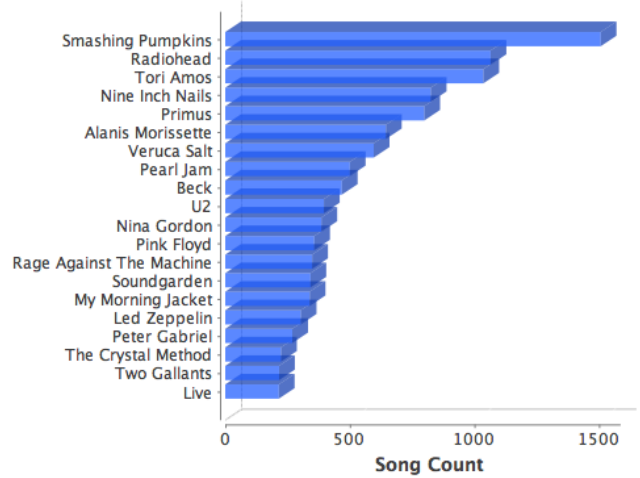

My Music Collection

The Super Analyzer by Nosleep Software
created on 1/22/11

Summary

Track Count: 2,213 tracks
 Play Count: 18,568 tracks played
 Total Time: 6.6 days
 Total Play Time: 1.9 months
 Artist Count: 161 artists
 Album Count: 295 albums
 Genre Count: 23 genres
 Most Songs Played At: 1:00 AM
 Average Track Length: 4.3 minutes
 Average Play Count: 8.4 plays per song
 Average Album Completeness: 47% complete
 Complete Albums: 53% are complete
 Average Bit Rate: 161.0 kbps
 Average File Size: 5.0 MB
 Total Library Size: 10.9 GB
 All Songs Played: 100% played at least once
 Compilations: 8%
 Library Age: 3.3 years
 Average Growth Rate: 12.9 songs/week

Song Quality

The quality of the songs in your library

Play Count

How many times you listened to the songs in your library

Most Played Albums

Most Played Artists

Most Played Decades

Most Played Genres