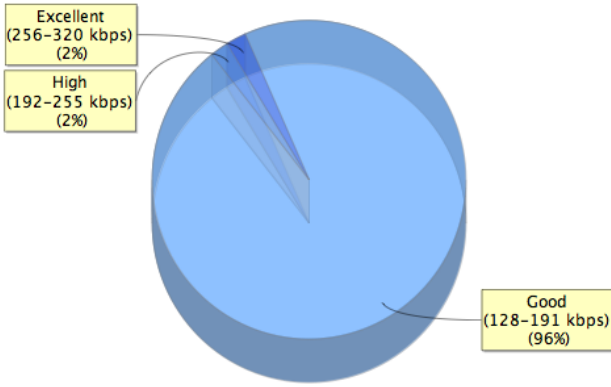

My Music Collection

The Super Analyzer by Nosleep Software
created on 1/22/11

Summary

Track Count: 2,213 tracks
 Play Count: 18,568 tracks played
 Total Time: 6.6 days
 Total Play Time: 1.9 months
 Artist Count: 161 artists
 Album Count: 295 albums
 Genre Count: 23 genres
 Most Songs Played At: 1:00 AM
 Average Track Length: 4.3 minutes
 Average Play Count: 8.4 plays per song
 Average Album Completeness: 47% complete
 Complete Albums: 53% are complete
 Average Bit Rate: 161.0 kbps
 Average File Size: 5.0 MB
 Total Library Size: 10.9 GB
 All Songs Played: 100% played at least once
 Compilations: 8%
 Library Age: 3.3 years
 Average Growth Rate: 12.9 songs/week

Song Quality

The quality of the songs in your library

Play Count

How many times you listened to the songs in your library

Most Played Albums

Most Played Artists

Most Played Decades

Most Played Genres