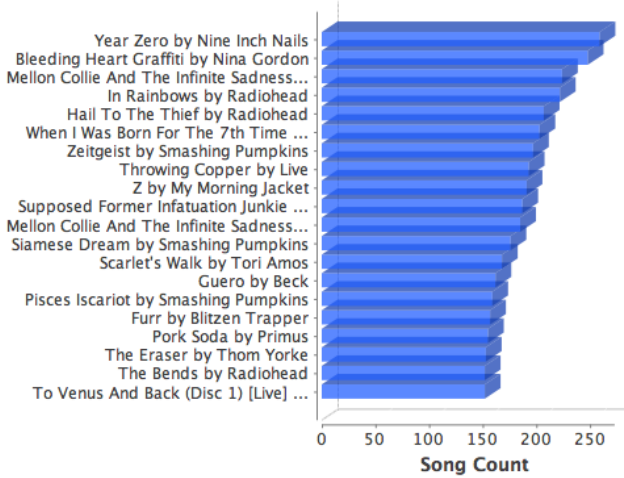

My Music Collection

The Super Analyzer by Nosleep Software
created on 1/22/11

Summary

Track Count: 2,213 tracks
 Play Count: 18,568 tracks played
 Total Time: 6.6 days
 Total Play Time: 1.9 months
 Artist Count: 161 artists
 Album Count: 295 albums
 Genre Count: 23 genres
 Most Songs Played At: 1:00 AM
 Average Track Length: 4.3 minutes
 Average Play Count: 8.4 plays per song
 Average Album Completeness: 47% complete
 Complete Albums: 53% are complete
 Average Bit Rate: 161.0 kbps
 Average File Size: 5.0 MB
 Total Library Size: 10.9 GB
 All Songs Played: 100% played at least once
 Compilations: 8%
 Library Age: 3.3 years
 Average Growth Rate: 12.9 songs/week

Song Quality

The quality of the songs in your library

Play Count

How many times you listened to the songs in your library

Most Played Albums

Most Played Artists

Most Played Decades

Most Played Genres